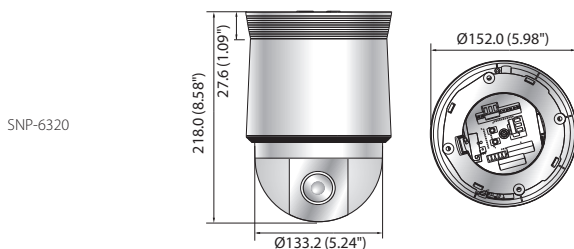

## Key Features

- Max. 2Megapixel (1920 x 1080) resolution
- 16 : 9 Full HD (1080p) resolution support
- 4.44 ~ 142.6mm (32x) optical zoom, 16x digital zoom
- H.264, MJPEG dual codec, Multiple streaming
- Day & Night (ICR), WDR (120dB)
- Auto tracking, Intelligent video analytics
- PoE+, SD / SDHC / SDXC memory slot, Bi-directional audio Support
- IP66 / IK10 (SNP-6320H), IK10 (SNP-6320 + SHP-3701H only)

## Dimensions

Unit : mm (inch)

SNP-6320H

SNP-6320