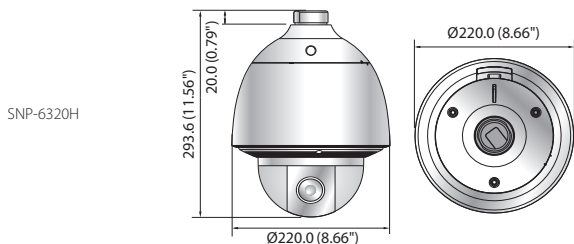

## Key Features

- Max. 2Megapixel (1920 x 1080) resolution
- 16 : 9 Full HD (1080p) resolution support
- 4.44 ~ 142.6mm (32x) optical zoom, 16x digital zoom
- H.264, MJPEG dual codec, Multiple streaming
- Day & Night (ICR), WDR (120dB)
- Auto tracking, Intelligent video analytics
- PoE+, SD / SDHC / SDXC memory slot, Bi-directional audio Support
- IP66 / IK10 (SNP-6320H), IK10 (SNP-6320 + SHP-3701H only)

## Dimensions

Unit : mm (inch)

SNP-6320H

SNP-6320