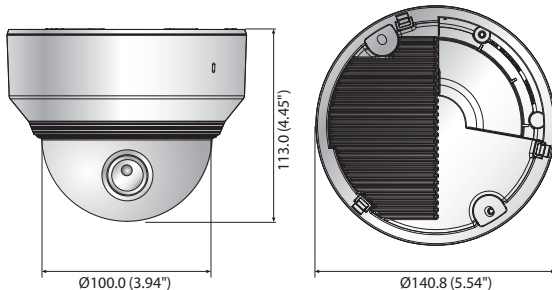

Dimensions

Unit : mm (inch)