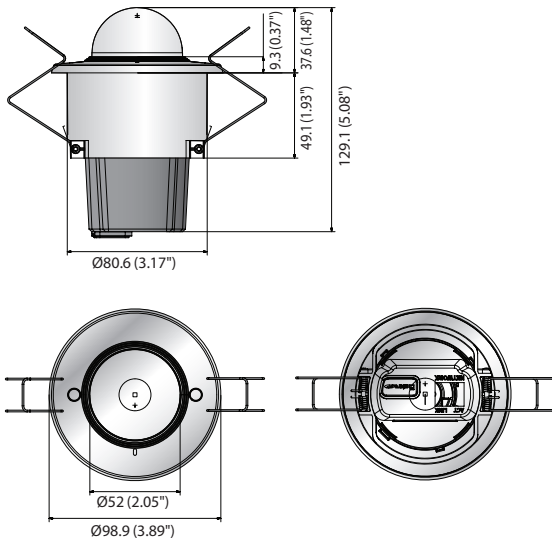

## Dimensions

Unit : mm (inch)

XND-8020F	
<b>VIDEO</b>	
Imaging Device	1/1.8" 6M CMOS
Total Pixels	3,096(H) x 2,094(V)
Effective Pixels	2,616(H) x 1,976(V)
Scanning System	Progressive Scan
Min. Illumination	Color: 0.16 Lux (1/30sec, F1.6), B/W: 0.16 Lux (1/30sec, F1.6)
S / N Ratio	50dB
Video Out	USB: Micro USB Type B, 1280 x 720 for Installation
<b>LENS</b>	
Focal Length (Zoom Ratio)	3.7mm fixed
Max. Aperture Ratio	F1.6
Angular Field of View	H: 97.5° / V: 71.9° / D: 126.2°
Min. Object Distance	0.4m (1.31ft)
Focus Control	Manual
Lens / Mount Type	Fixed / Board-in Type
<b>PAN / TILT / ROTATE</b>	
Pan / Tilt / Rotate Range	0° ~ 355° / 0° ~ 47° / 0° ~ 353°
<b>OPERATIONAL</b>	
Camera Title	Off / On (Displayed up to 85 Characters) - W/W : English / Numeric / Special Characters - China : English / Numeric / Special / Chinese Characters - Common : Multi-line (Max 5), Color (Gray / Green / Red / Blue / Black / White), Transparency, Auto Scale by Resolution
Day & Night	Auto (Electrical) / Color / B/W / Schedule
Backlight Compensation	Off / BLC / HLC (Masking / Dimming) / WDR
Wide Dynamic Range	120dB
Contrast Enhancement	SSDR (Off / On)
Digital Noise Reduction	SSNRV (2D + 3D Noise filter) (Off / On)
Digital Image Stabilization	Off / On
Defog	Off / Auto (input from fog detection) / Manual
Motion Detection	Off / On (8ea, 8point polygonal zones), Handover
Privacy Masking	Off / On (32ea, polygonal zones) - Color: Gray / Green / Red / Blue / Black / White - Mosaic
Gain Control	Off / Low / Middle / High
White Balance	ATW / AWC / Manual / Indoor / Outdoor (Included Mercury & Sodium)
Contrast	Level Adjustment
LDC (Lens Distortion Correction)	Off / On (5 levels with min / max)
Electronic Shutter Speed	Minimum / Maximum / Anti flicker (2 ~ 1/12,000sec)
Digital PTZ	24X, Digital PTZ (Preset, Group)
Flip / Mirror	Off / On, Hallway: 90° / 270°
Video & Audio Analytics	Tampering, Loitering, Directional detection, Defocus detection, Fog detection, Virtual line, Enter / Exit, (Dis)Appear, Audio detection, Face detection, Motion detection, Digital auto tracking, Sound classification, People counting, Heatmap, Queue management
Alarm Triggers	Motion detection, Video & Audio analytics, Network disconnect
Alarm Events	File Upload Via FTP, E-mail, Notification Via E-mail, Local Storage (SD / SDHC / SDXC) or NAS recording at event triggers, External output, DPTZ preset
Pixel Counter	Support
<b>NETWORK</b>	
Ethernet	RJ-45 (10/100 BASE-T)
Video Compression Format	H.265 / H.264 (MPEG-4 Part 10 / AVC) : Main / Baseline / High, MJPEG
Resolution	2560 x 1920, 2560 x 1440, 1920 x 1080, 1600 x 1200, 1280 x 1024, 1280 x 960, 1280 x 720, 1024 x 768, 800 x 600, 800 x 448, 720 x 576, 720 x 480, 640 x 480, 640 x 360, 320 x 240
Max. Framerate	H.265 / H.264: Max. 30fps at all resolutions, MJPEG : Max. 30fps
Smart Codec	Manual mode (Area-based : 5ea)
WiseStreamII	Support
Video Quality Adjustment	H.265 / H.264 / MJPEG : Target bitrate level control
Bitrate Control Method	H.265 / H.264 : CBR or VBR, MJPEG : VBR
Streaming Capability	Multiple streaming (Up to 10 Profiles)
Audio In	Built-in MIC
Audio Compression Format	G.711 u-law / G.726 Selectable G.726 (ADPCM) 8KHz, G.711 8KHz G.726 : 16Kbps, 24Kbps, 32Kbps, 40Kbps, AAC-LC : 48Kbps at 8 / 16 / 32 / 48KHz
Audio Communication	Uni-directional
IP	IPv4, IPv6
Protocol	TCP/IP, UDP/IP, RTP (UDP), RTP (TCP), RTCP, RTSP, NTP, HTTP, HTTPS, SSL/TLS, DHCP, PPPoE, FTP, SMTP, ICMP, IGMP, SNMPv1/v2c/v3 (MIB-2), ARP, DNS, DDNS, QoS, PIM-SM, UPnP, Bonjour
Security	HTTPS (SSL) Login Authentication, Digest Login Authentication, IP address filtering, User access Log, 802.1X Authentication (EAP-TLS, EAP-LEAP)
Streaming Method	Unicast / Multicast
Max. User Access	20 users at unicast mode
Edge Storage	SD/SDHC/SDXC 1slot (up to 256GB) - Motion Images recorded in the SD/SDHC/SDXC memory card can be downloaded. NAS (Network Attached Storage), Local PC for instant recording
Application Programming Interface	ONVIF Profile S/G, SUNAPI (HTTP API), Open Platform
Webpage Language	English, Korean, Chinese, French, Italian, Spanish, German, Japanese, Russian, Swedish, Portuguese, Czech, Polish, Turkish, Dutch, Hungarian, Greek
Web Viewer	Supported OS : Windows 7, 8.1, 10, Mac OS X 10.10, 10.11, 10.12 Non-plugin Web Viewer Supported Browser : Google Chrome, MS Edge, Mozilla Firefox 49 (Window 64bit only), Apple Safari 10 (Mac OS X only) Plug-in Web Viewer Supported Browser : MS Explore 11, Apple Safari 9 (Mac OS X only)
Central Management Software	SmartViewer, SSM
<b>ENVIRONMENTAL</b>	
Operating Temperature / Humidity	-10°C ~ +55°C (+14°F ~ +131°F) / Less than 90% RH
Storage Temperature / Humidity	-30°C ~ +60°C (-22°F ~ +140°F) / Less than 90% RH
<b>ELECTRICAL</b>	
Input Voltage / Current	PoE (IEEE802.3af, Class3)
Power Consumption	Max. 4.7W
<b>MECHANICAL</b>	
Color / Material	Module : Black / Metal, Housing : Black / Plastic, Cover : Ivory / Plastic
Dimensions (WxH)	Ø98.9 x 129.1mm (Ø3.89" x 5.08") ※ Use a 83 ~ 86mm (3.25" ~ 3.4") diameter hole saw
Weight	275g (0.61 lb)