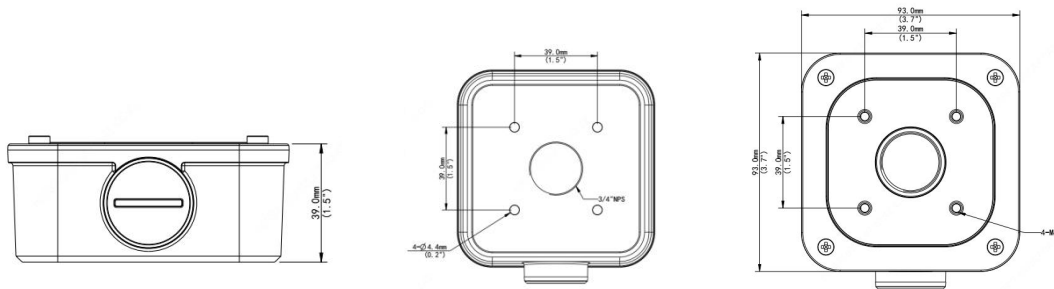

# Mini Bullet Camera Junction Box

TR-JB05-A-IN

## Specifications

Bracket	TR-JB05-A-IN
Application	Junction box for mini bullet dome camera(Extra back outlet)
Dimensions	Φ93mm*93mm*39mm (3.66" x3.66"x1.54")
Weight	0.2kg(0.44lb)
Material	Aluminum alloy

## Dimension