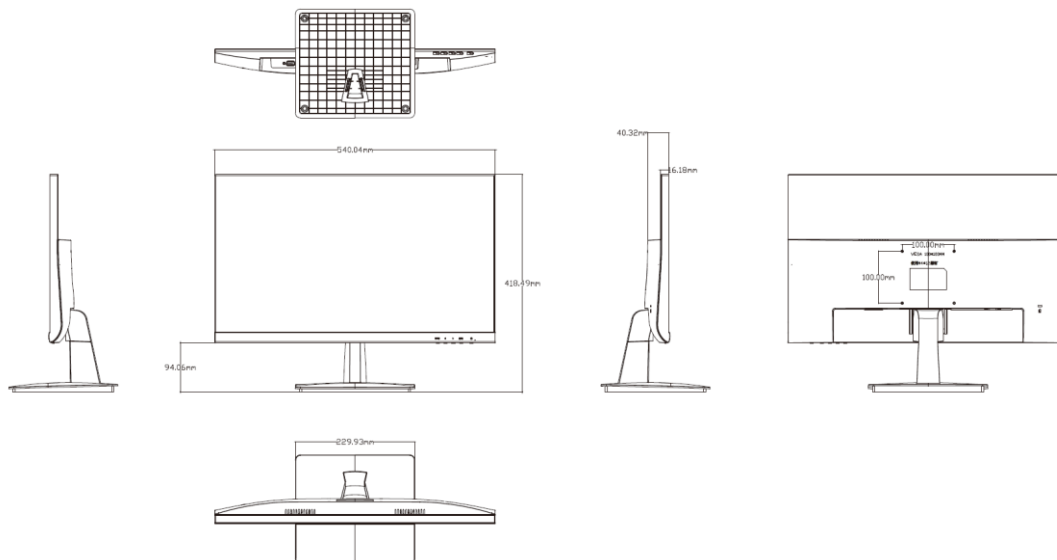

## ▪ Specification

	Model	DS-D5024FN01
<b>Display</b>	Viewing Angle	178° (H)/178° (V)
	Screen Size	23.8 inch
	Active Display Area	527.04 (H) mm × 296.46 (V) mm
	Backlight	LED
	Pixel Pitch	0.2745 (H) mm × 0.2745 (V) mm
	Resolution	1920 × 1080
	Brightness	300 cd/m <sup>2</sup>
	Color Depth	6 bit
	Contrast Ratio	1000:1
	Response Time	5 ms
	Color Gamut	72% NTSC
	Reliability	7 × 24 h
	Refresh Rate	75 Hz
	Haze	Haze 25%, 3H
<b>Interface</b>	Video & Audio Input	HDMI × 1, VGA × 1
<b>Power</b>	Power Supply	100 to 240 VAC, 50/60 Hz
	Power Consumption	≤ 30 W
	Standby Consumption	≤ 0.5 W
<b>Working Environment</b>	Working Temperature	0 °C to 40 °C (32 °F to 104 °F)
	Working Humidity	10% to 85% RH (without condensation)
	Storage Temperature	-20 °C to 60 °C (-4 °F to 140 °F)
	Storage Humidity	5% to 95% RH (without condensation)
<b>General</b>	Casing Material	Plastic
	VESA	100 mm × 100 mm, M4 × 12
	Product Dimensions (W × H × D)	With base: 540 (W) mm × 418 (H) mm × 220 (D) mm (21.260" × 16.457" × 8.661") Without base: 540 (W) mm × 324 (H) mm × 46 (D) mm (21.260" × 12.756" × 1.811")
	Package Dimensions (W × H × D)	618 (W) mm × 491 (H) mm × 112 (D) mm (24.331" × 19.331" × 4.409")
	Net Weight	3.43 kg
	Gross Weight	4.44 kg
	Packing List	Power cord × 1, Certificate × 1, Warranty Card × 1, VGA Cable × 1
	Remarks	*The base is included by default. *The product appearance and parameters in this specification may vary from your actual device. Please consult our local sales staff for further information.
Bezel Width	Top: 2 mm, bottom: 20 mm, left: 2 mm, right: 2 mm	

HDMI

VGA

▪ Available Model

DS-D5024FN01

▪ Dimension

- **Accessory**
- **Optional**

**DS-DM1940W**  
**Wall-mounted**  
**Bracket**

**Headquarters**