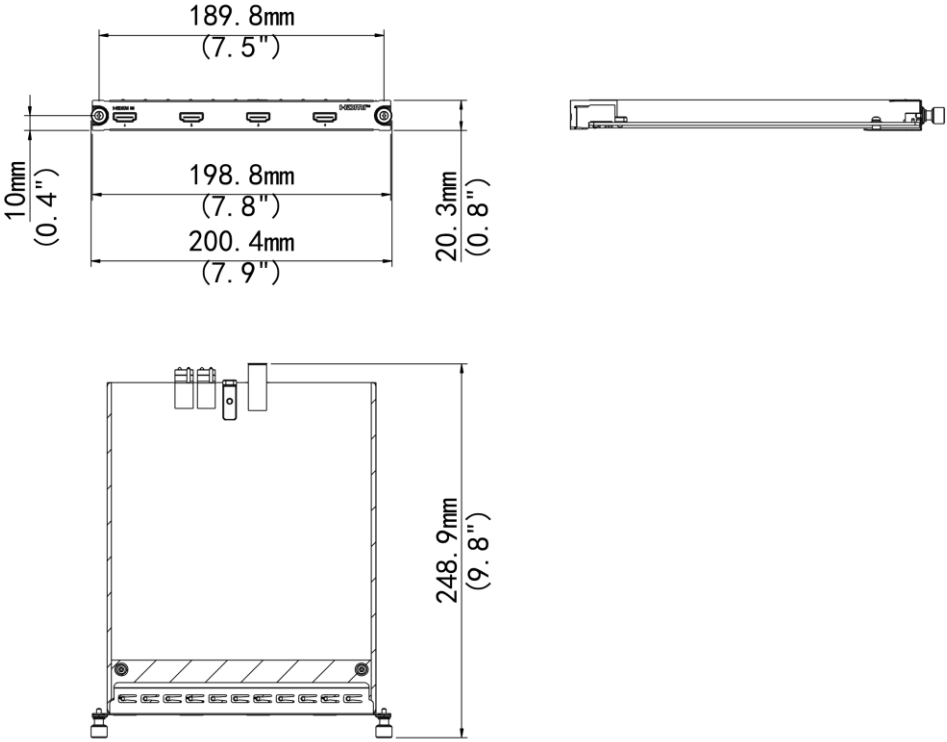

4-Port Video Wall Controller HDMI Video Input Board FB-SC90-04HI-E-NB-V2

Dimensions

Ordering Info

Product Model	Description
FB-SC90-04HI-E-NB-V2	4-Port Video Wall Controller HDMI Video Input Board