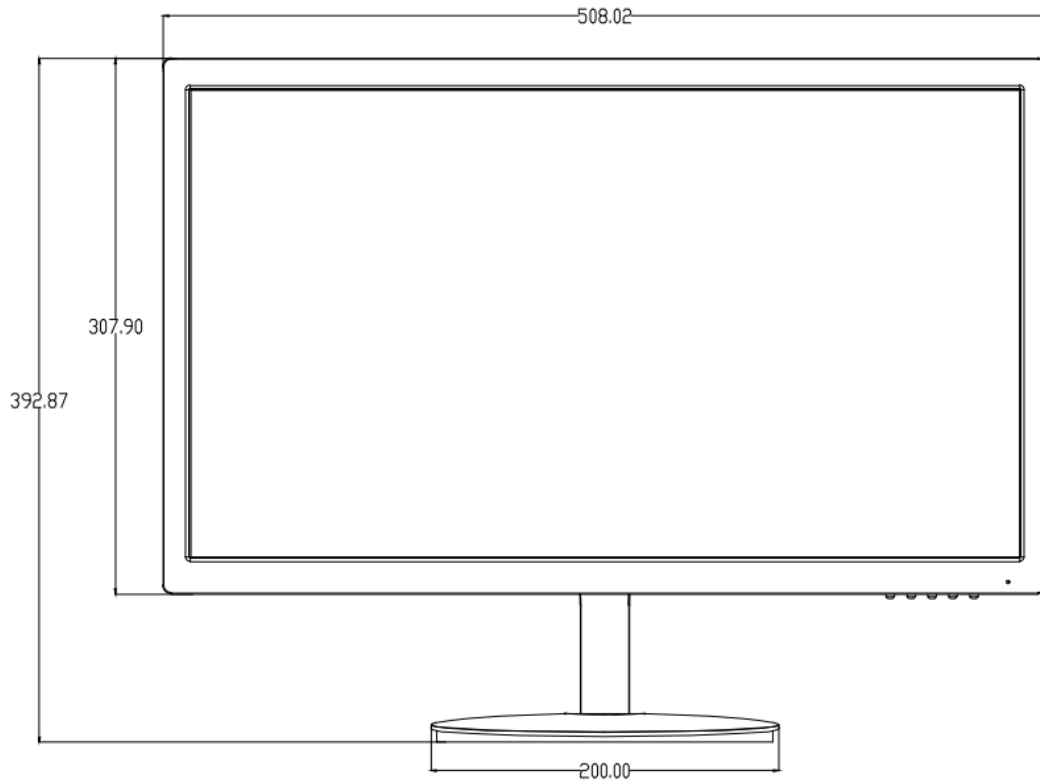

Appearance

Dimensions