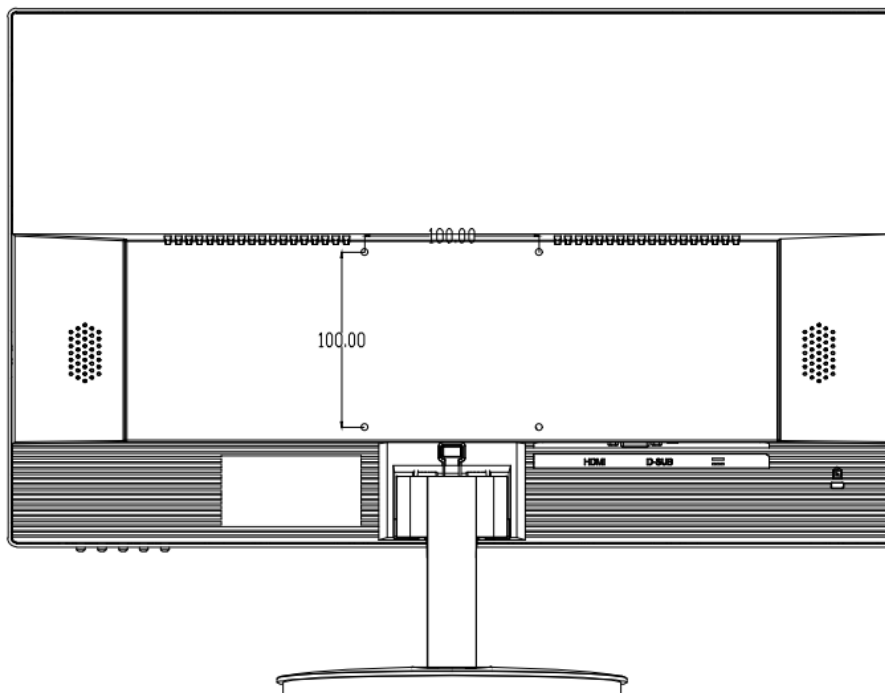

Appearance

Dimensions