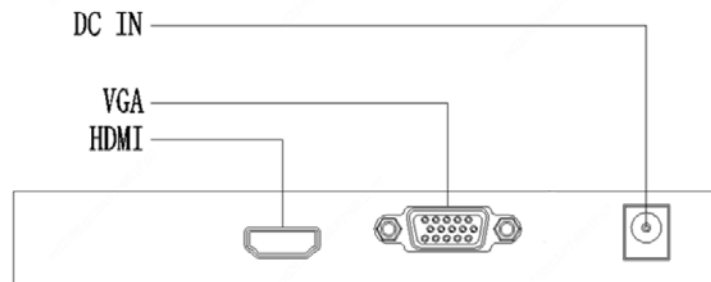

Interfaces

Zhejiang Uniview Technologies Co.,Ltd.

Building No.10, Wanlun Science Park, Jiangling Road 88, Binjiang District, Hangzhou, Zhejiang, China

Email: overseasbusiness@uniview.com; globalsupport@uniview.com

<http://www.uniview.com>

©2023 Zhejiang Uniview Technologies Co.,Ltd. All rights reserved.

*Product specifications and availability are subject to change without notice.