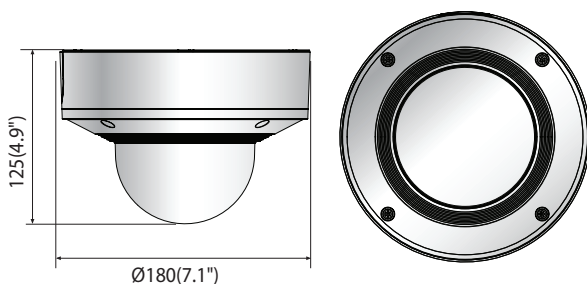

## Key Features

- Max. 2Megapixel resolution
- 0.015Lux@F1.4 (Color), 0.0015Lux@F1.4 (B/W)
- Day & Night (ICR), WDR (150dB)
- Hallway View, WiseStreamII Support
- Video & audio analytics, Audio playback
- DIS and shock detection with built-in gyro sensor
- Modular structure, PoE, 12VDC, 24VAC (Optional)
- IP66/IP67, IK10+, NEMA4X

## Dimensions

Unit : mm (inch)