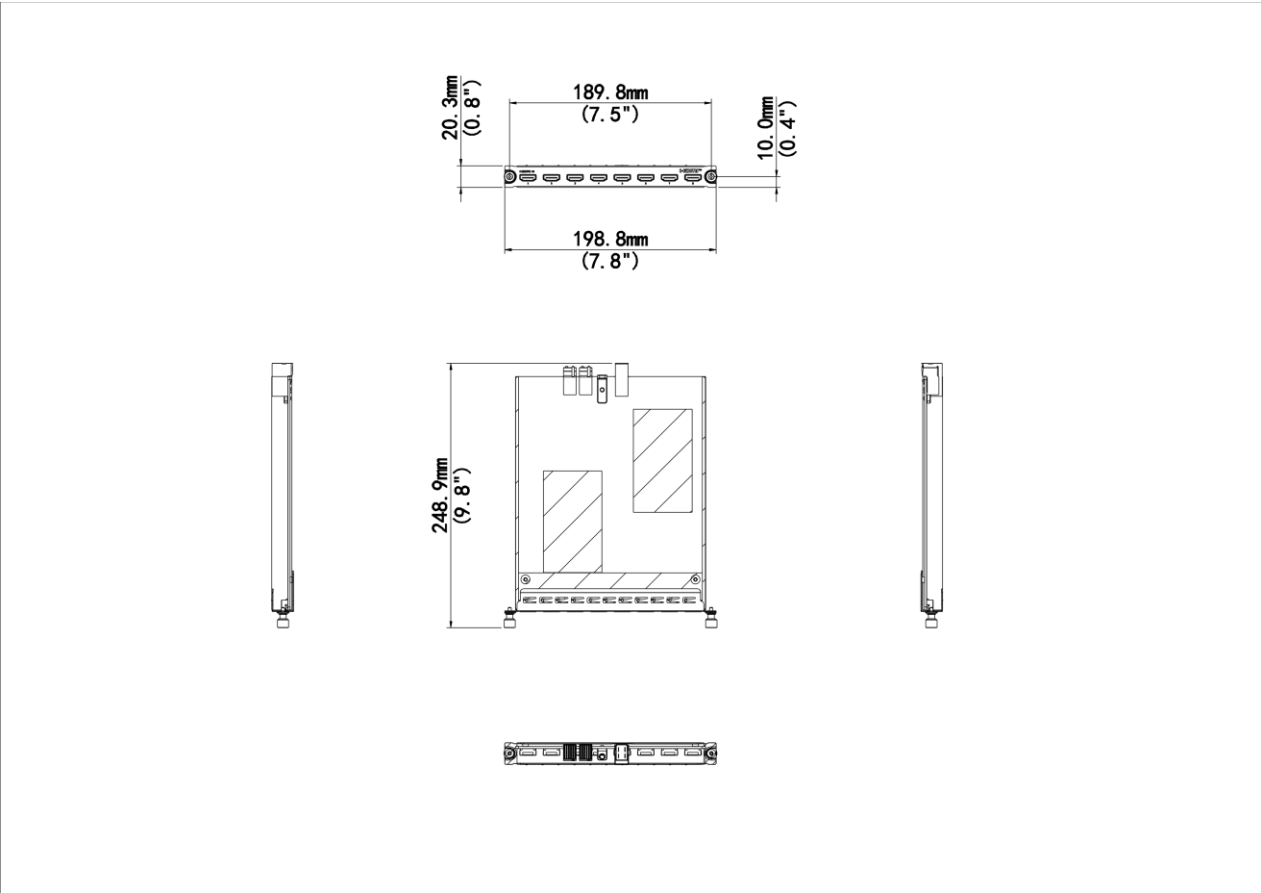

8-Port Video Wall Controller HDMI Video Input Board FB-SC90-08HI-E-NB-V2

Dimensions

Ordering Info

Product Model	Description
FB-SC90-08HI-E-NB-V2	8-Port Video Wall Controller HDMI Video Input Board