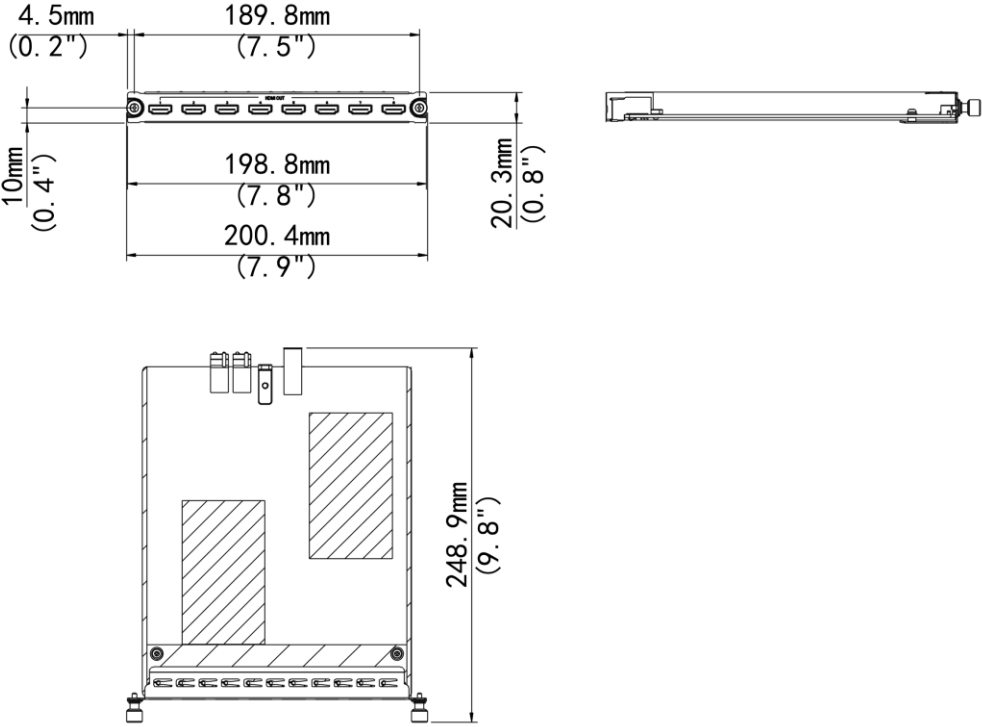

8-Port Video Wall Controller HDMI Video Output Board FB-SC90-08HI-X-NB-V2

Dimensions

Ordering Info

Product Model	Description
FB-SC90-08HI-X-NB-V2	8-Port Video Wall Controller HDMI Video Output Board