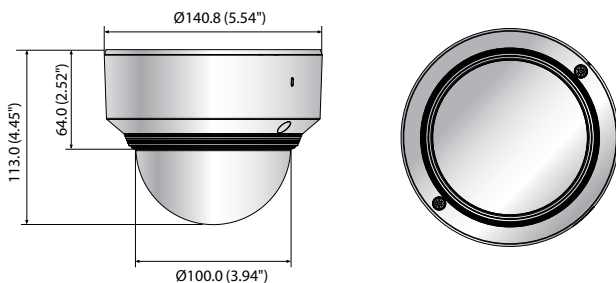

Dimensions

Unit : mm (inch)

XND-L6080R