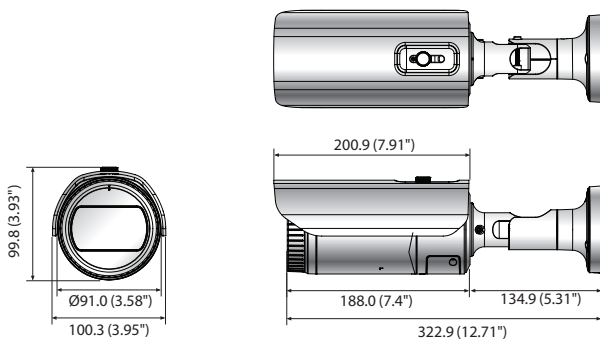

## Key Features

- Max. 2megapixel (1920 x 1080) resolution
- 3.2 ~ 10mm (3.1x) motorized varifocal lens
- Max. 60fps@all resolutions (H.265 / H.264)
- H.265, H.264, MJPEG codec supported, Multiple streaming
- Day & Night (ICR), WDR (120dB), Defog
- Tampering, Defocus detection
- Motion Detection, Handover
- SD/SDHC/SDXC memory slot (Max. 256GB)
- Hallway view, WiseStreamII support
- IR viewable length 30m
- IP66, IK10, PoE support

## Dimensions

Unit : mm (inch)