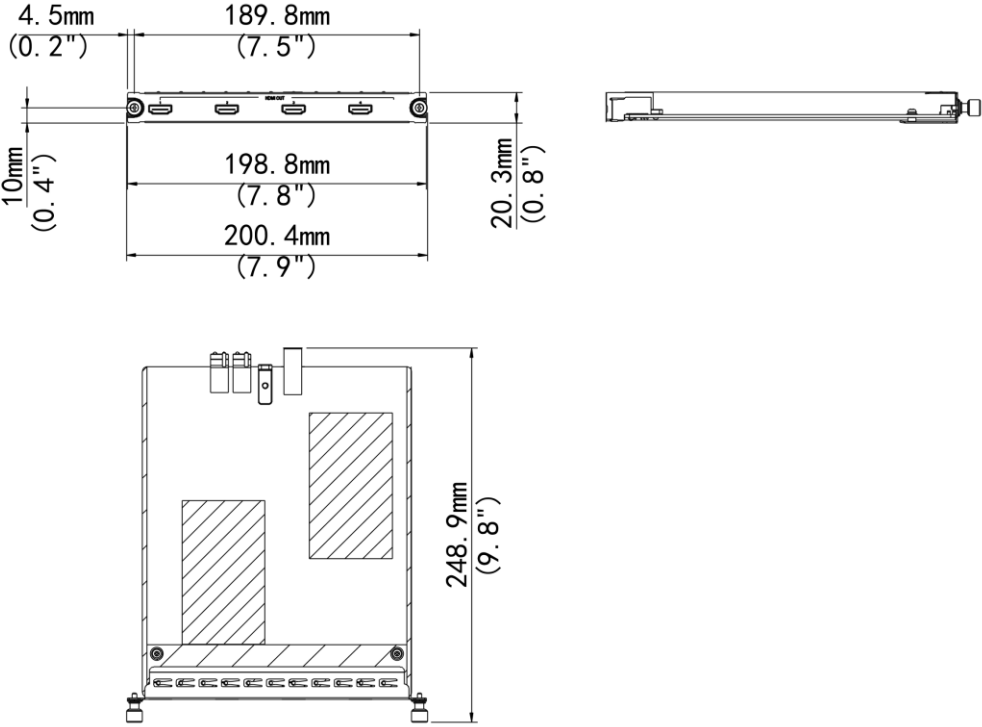

4-Port Video Wall Controller HDMI Video Output Board FB-SC90-04HI-X-NB-V2

Dimensions

Ordering Info

Product Model	Description
FB-SC90-04HI-X-NB-V2	4-Port Video Wall Controller HDMI Video Output Board