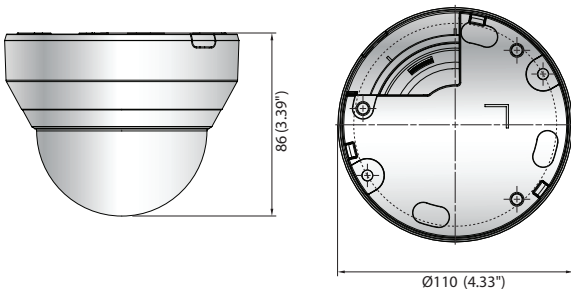

HCD-6020R

1080p Analog HD IR Dome Camera

Key Features

- Full HD (1920 x 1080) resolution
- 0.17Lux@F1.6 (Color), 0Lux (B/W, IR LED on)
- Built-in 4.0mm fixed lens
- Day & Night (ICR), WDR (120dB)
- Motion detection, Privacy masking
- IR Viewable Length 20m
- Transmission distance max. 500m

Dimensions

Unit : mm (inch)

Accessories (Optional)

SBP-300HM7

SBP-120WM

HCD-6020R

HCD-6020R	
VIDEO	
Imaging Device	1/2.8" 2M CMOS
Effective Pixels	1945(H)x1097(V)
Resolution	1920 x 1080
Max. Framerate	30fps@1080p(N), 25fps@1080p(P)
Min. Illumination	Color : 0.17Lux (F1.6, 1/30sec) / B/W : 0Lux(IR LED on)
Video Out	BNC (AHD / TVI / CVI / CVBS Selectable)
LENS	
Focal Length (Zoom Ratio)	4mm fixed focal
Max. Aperture Ratio	F1.6
Angular Field of View	H : 87.6° / V : 46.4° / D : 104.5°
Min. Object Distance	0.5m (1.64ft)
Focus Control	Manual
PAN / TILT / ROTATE	
Pan / Tilt / Rotate Range	0°~350° / 0°~67° / 0°~355°
OPERATIONAL	
IR Viewable Length	20m (65.62ft)
Camera Title	Displayed up to 15 characters
Day & Night	Auto (ICR)
Backlight Compensation	BLC, HLC, WDR
Wide Dynamic Range	120dB
Digital Noise Reduction	SSNR IV
Defog	Support
Motion Detection	4ea
Privacy Masking	8ea, rectangular zones
Gain Control	Low / Middle / High / Very High
White Balance	ATW / AWC / Manual / Indoor / Outdoor
Electronic Shutter Speed	1 ~ 1/12,000sec
Video Rotation	H-Rev / V-Rev
Analytics	Motion detection
Coaxial Protocol	ACP(AHD Coax Protocol), TCP(TVI Coax Protocol), CCP(CVI Coax Protocol) CVBS : Pelco-C(Coaxitron)
Video Transmission Distance	500m (5C2V Coaxial Cable)
ENVIRONMENTAL	
Operating Temperature / Humidity	-10°C ~ +55°C(+14°F ~ +131°F) / Less than 90% RH
ELECTRICAL	
Input Voltage	12VDC
Power Consumption	Max 5.4W
MECHANICAL	
Color / Material	Ivory / Plastic
Product dimension / weight	Ø110 x 86mm(4.33 x 3.39"), 227g(0.50 lb)