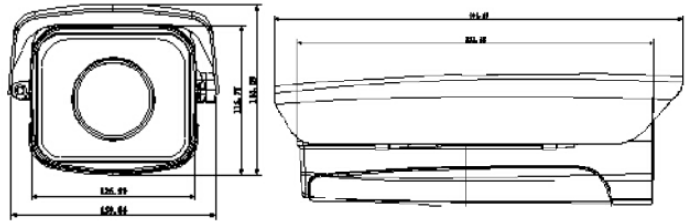

Ordering Information

Type	Part Number	Description
2MP Zoom Camera	DH-SDZW2030S-N	2MP 30x Starlight IR Zoom Network Camera, WDR, PAL
	DH-SDZW2030SN-N	2MP 30x Starlight IR Zoom Network Camera, WDR, PAL
	SDZW2030S-N	2MP 30x Starlight IR Zoom Network Camera, WDR, PAL
	SDZW2030SN-N	2MP 30x Starlight IR Zoom Network Camera, WDR, PAL
Accessories	DC12V/5A	Power Supply
	PFB600W	Ceiling Mount
	PFB601W	Ceiling Mount

Dimensions (mm)

Accessories

Optional: