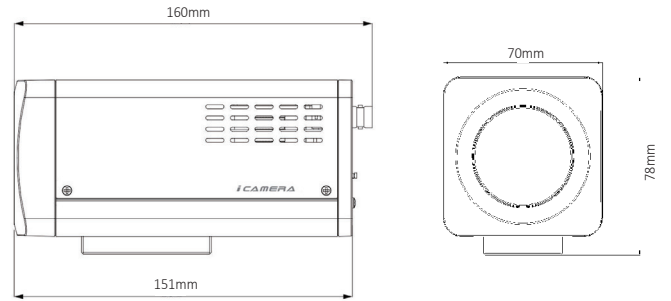

Environmental

Operating Conditions	-40°C ~ 70°C (-40°F ~ +158°F) / Less than 95% RH
Ingress Protection	N/A
Vandal Resistance	N/A

Construction

Casing	Metal
Dimensions	Φ160mm×70mm×70mm
Net Weight	1.0kg(2.20lb)

Ordering Information

Type	Part Number	Description
2MP Zoom Camera	DH-SDZ2030S-N	2MP 30x Starlight Zoom Network Camera, WDR, PAL
	DH-SDZ2030SN-N	2MP 30x Starlight Zoom Network Camera, WDR, NTSC
	SDZ2030S-N	2MP 30x Starlight Zoom Network Camera, WDR, PAL
	SDZ2030SN-N	2MP 30x Starlight Zoom Network Camera, WDR, NTSC
Accessories	DC12V/2A	Power Adapter
	PFH610N	Housing
	PFH610N-W	Housing

Dimensions (mm)

Accessories

Optional :